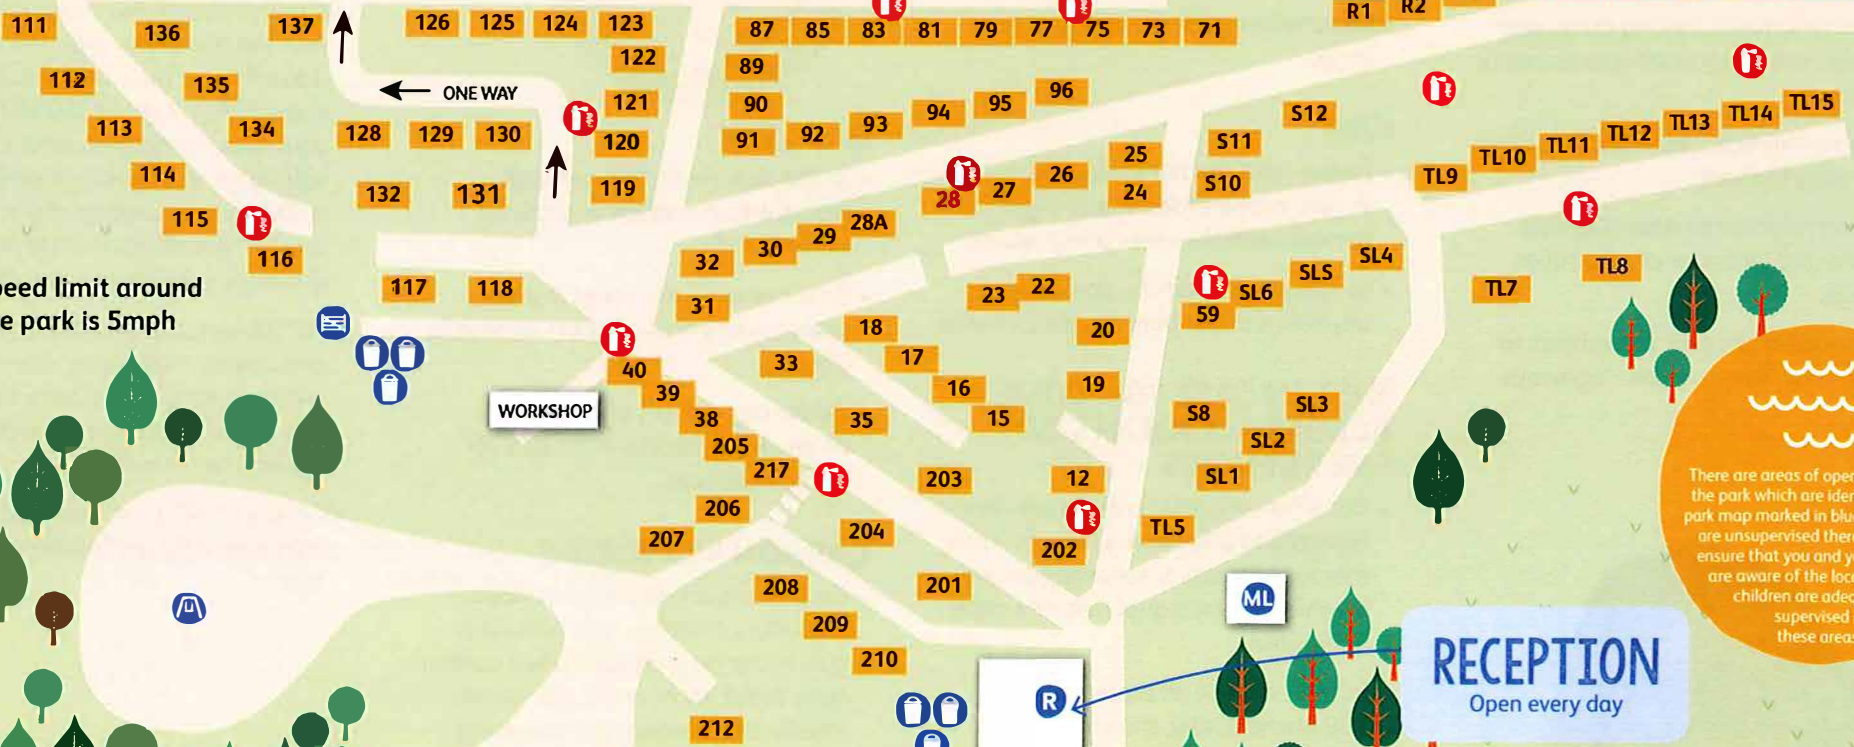

# WELCOME TO GATEBECK HOLIDAY PARK

-  Reception
-  Outdoor play area
-  Dog freedom area
-  Launderette
-  Public telephone
-  Bin
-  Gate access
-  Gas compound
-  Manager's lodge
-  Fire extinguisher

110 109 108 107 105 104 103 102 101 100 99 98 86 84 82 80 78 76 74 72

PEASEY BECK

R1 R2 R3 R4 R5 R6 R7 R8 R9 R10 R11

**5** Speed limit around the park is 5mph

**DOG FREEDOM AREA**

There are areas of open water across the park which are identified on the park map marked in blue. These areas are unsupervised therefore please ensure that you and your children are aware of the locations and children are adequately supervised in these areas.

**RECEPTION**  
Open every day

**LAUNDERETTE**  
Open 24 hours a day, 7 days a week

GATEBECK ROAD