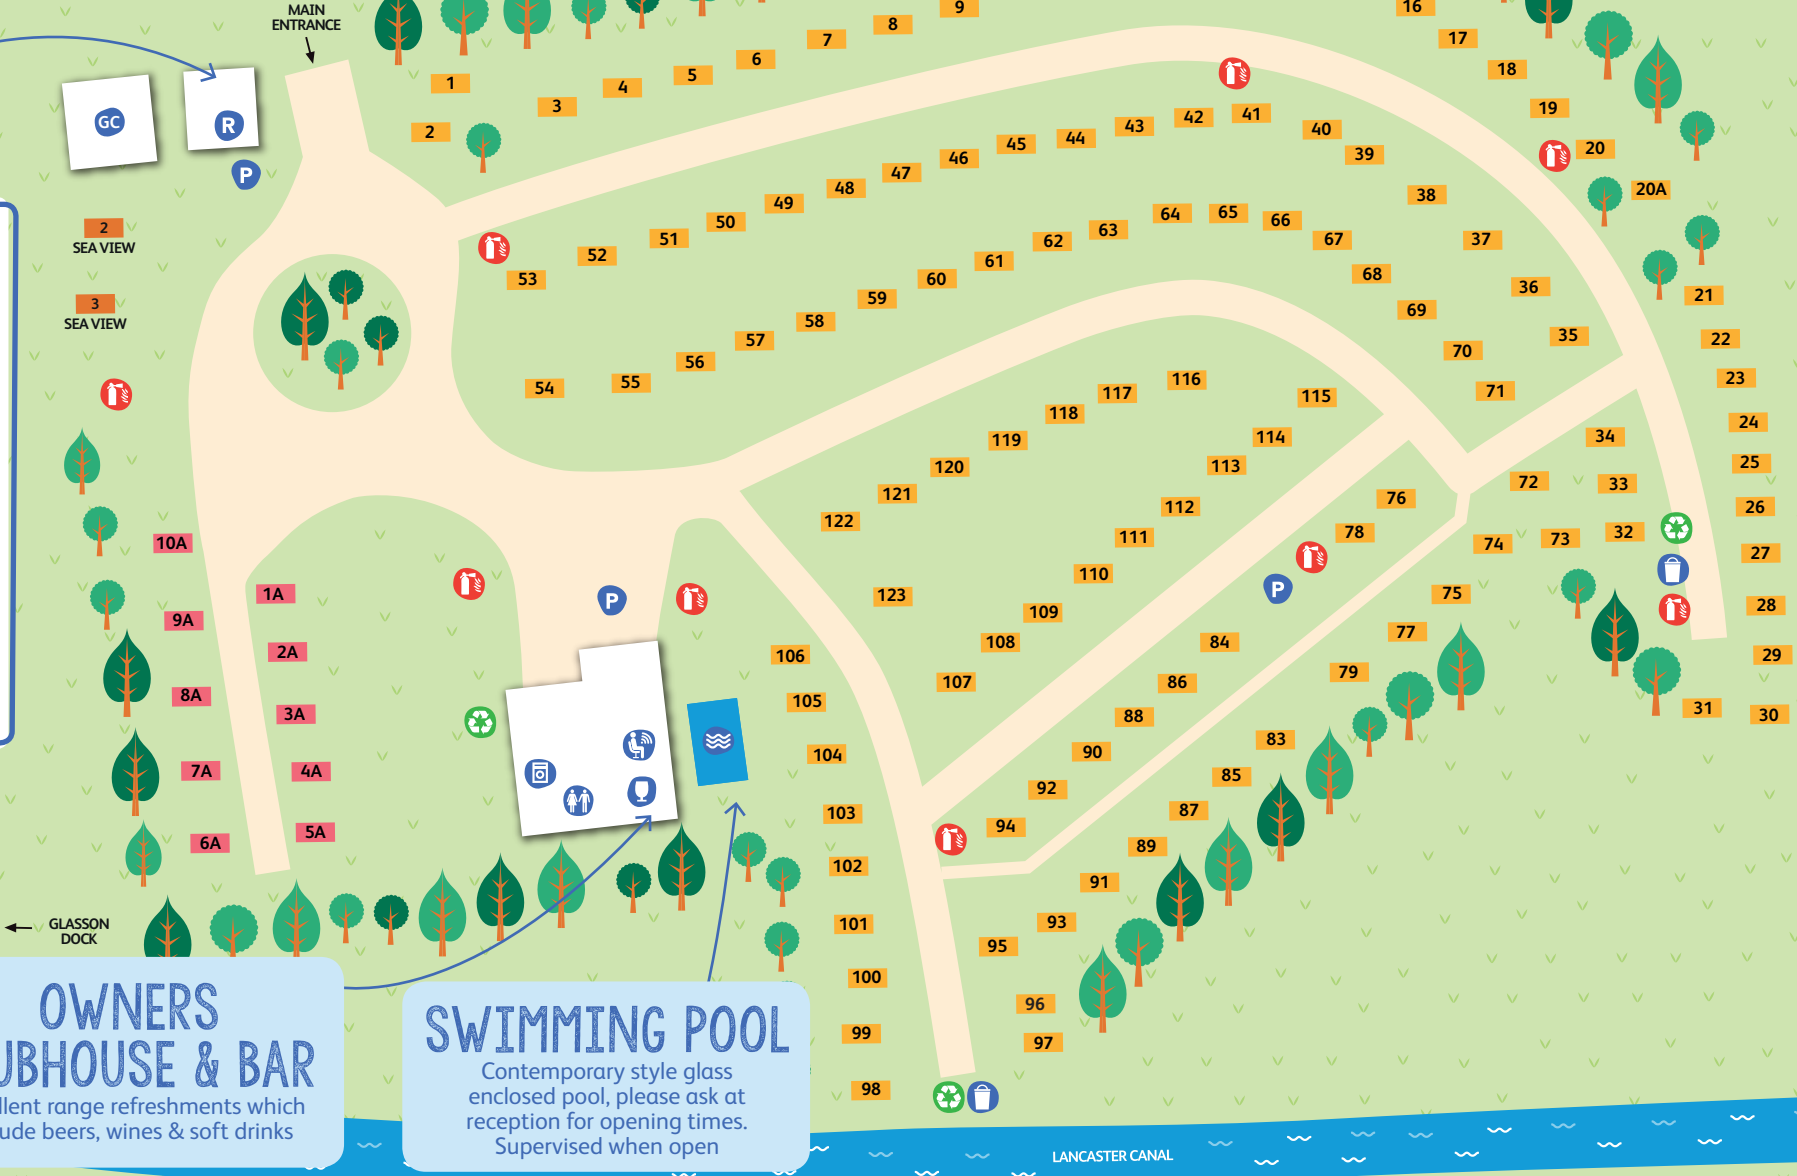

WELCOME TO GLASSON MARINA HOLIDAY PARK

5 Speed limit around the park is 5mph

RECEPTION
Open every day

-  Reception
-  Owners clubhouse & bar
-  WiFi lounge
-  Indoor swimming pool
-  Launderette
-  Toilets
-  Parking
-  Bin
-  Gas compound
-  Recycling
-  Fire extinguisher

LANCASTER CANAL