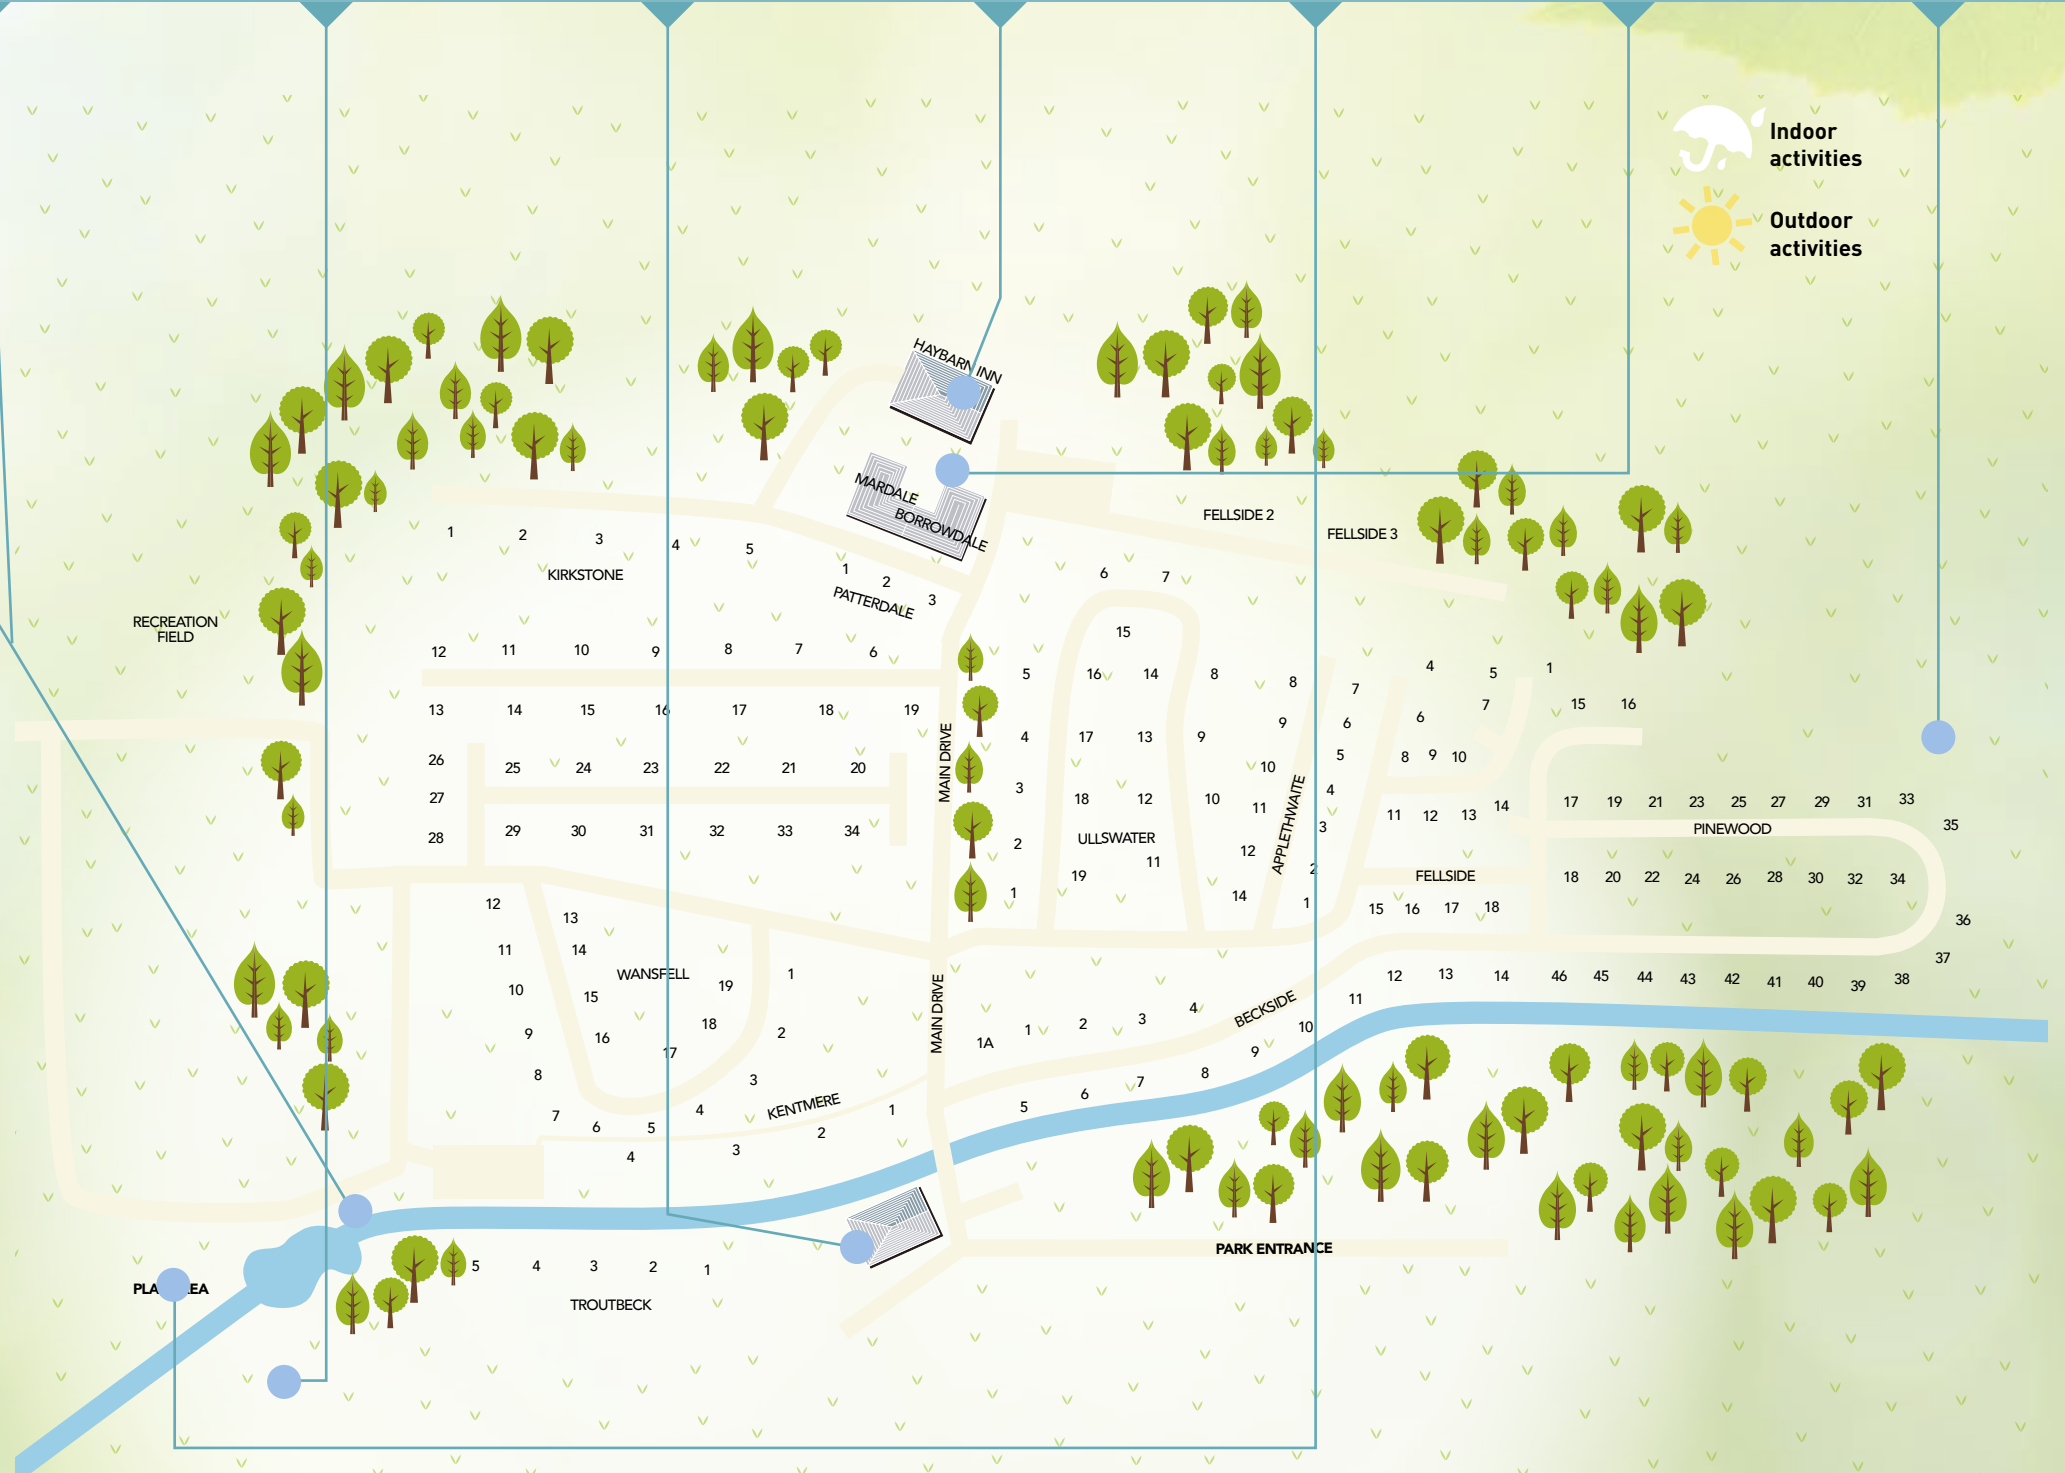

Fishing (nearby)

Horse Riding

Launderette
8.30am - 10.00pm daily

Shop
9.00am – 8.00pm Monday – Saturday
9.00am – 5.00pm Sunday

FREE Wi-Fi across Park

Indoor activities
 Outdoor activities

Watch our park video today online:
www.park-resorts.com/own-lim