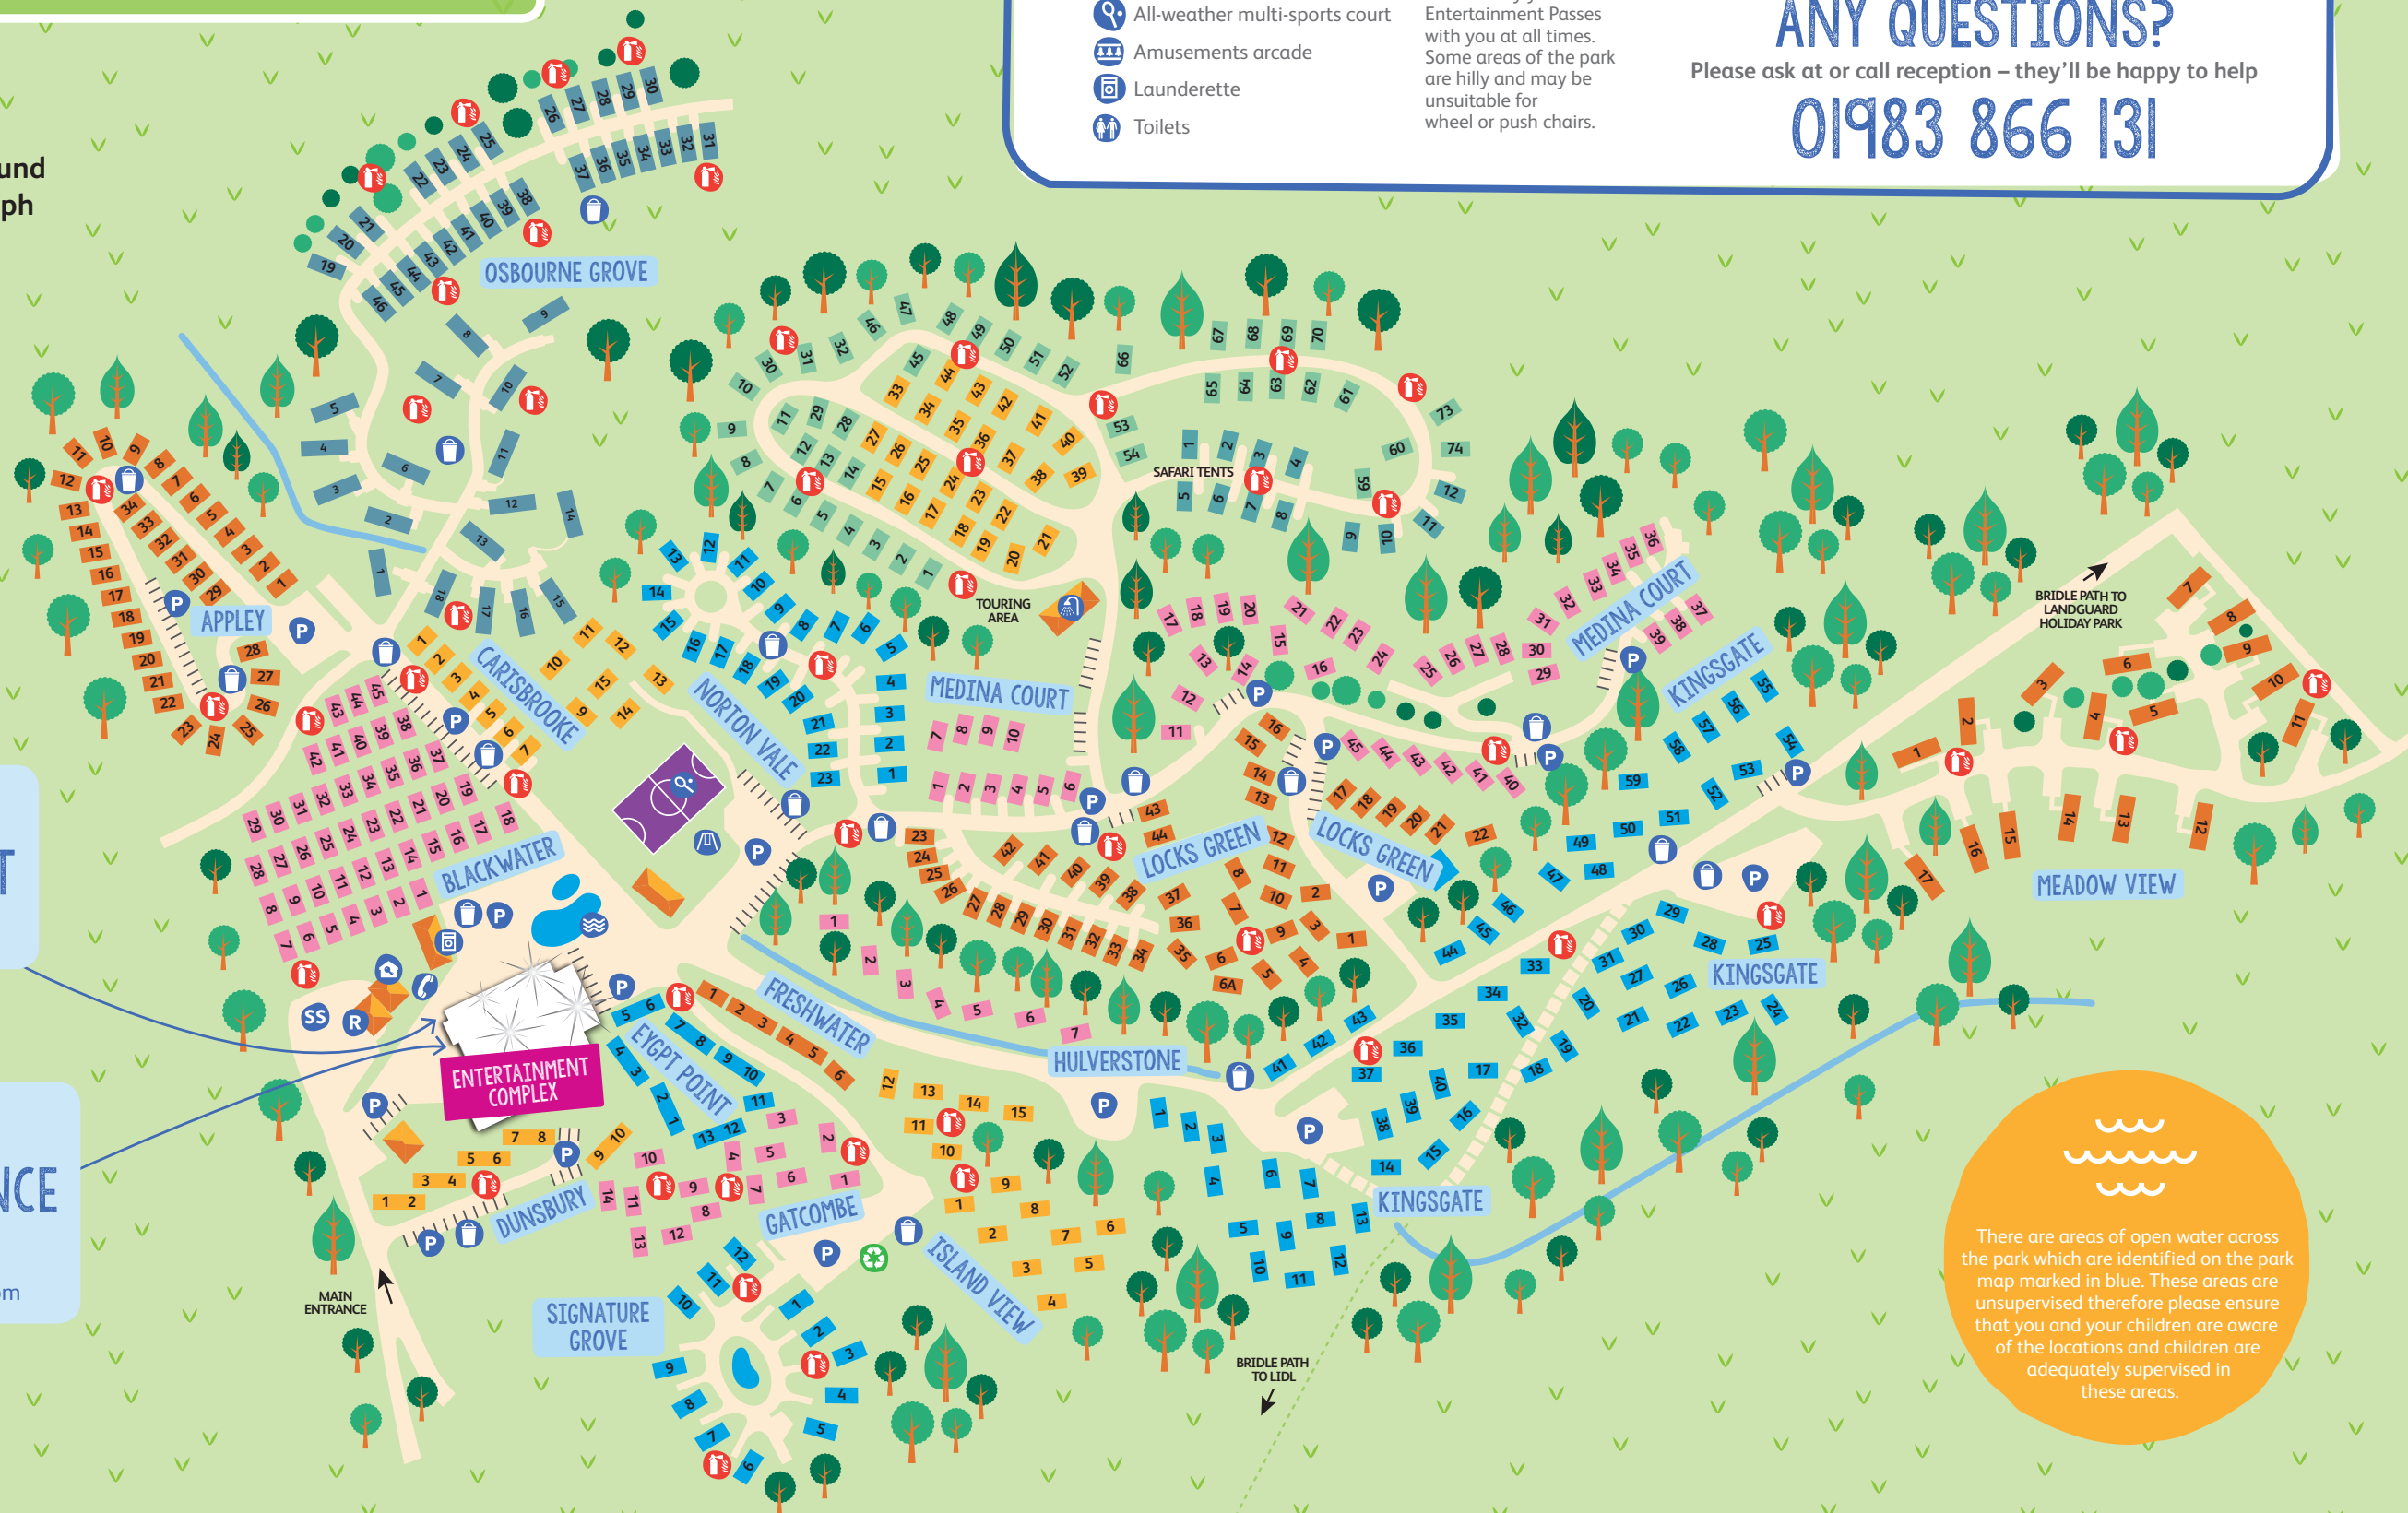

# WELCOME TO LOWER HYDE HOLIDAY PARK

**10** Speed limit around the park is 10mph

- Reception
- Sales showground
- Caravan & Lodge Sales Enquiry Centre
- Nisa convenience store
- Hyde View Family Showbar
- The Barnhouse Bar & Restaurant
- Outdoor play area
- Indoor & outdoor swimming pools
- All-weather multi-sports court
- Amusements arcade
- Launderette
- Toilets
- Disabled toilets
- Touring showers
- Public telephone
- Parking
- Bin
- Recycling
- Fire point

**PLEASE NOTE –**  
 Passes are required for admission to all facilities. Please carry your Entertainment Passes with you at all times. Some areas of the park are hilly and may be unsuitable for wheel or push chairs.

### THE BARNHOUSE BAR & RESTAURANT

Take your pick from our extensive menu or pop in & enjoy a coffee

### NISA CONVENIENCE STORE

Open from 8am - 5pm

There are areas of open water across the park which are identified on the park map marked in blue. These areas are unsupervised therefore please ensure that you and your children are aware of the locations and children are adequately supervised in these areas.