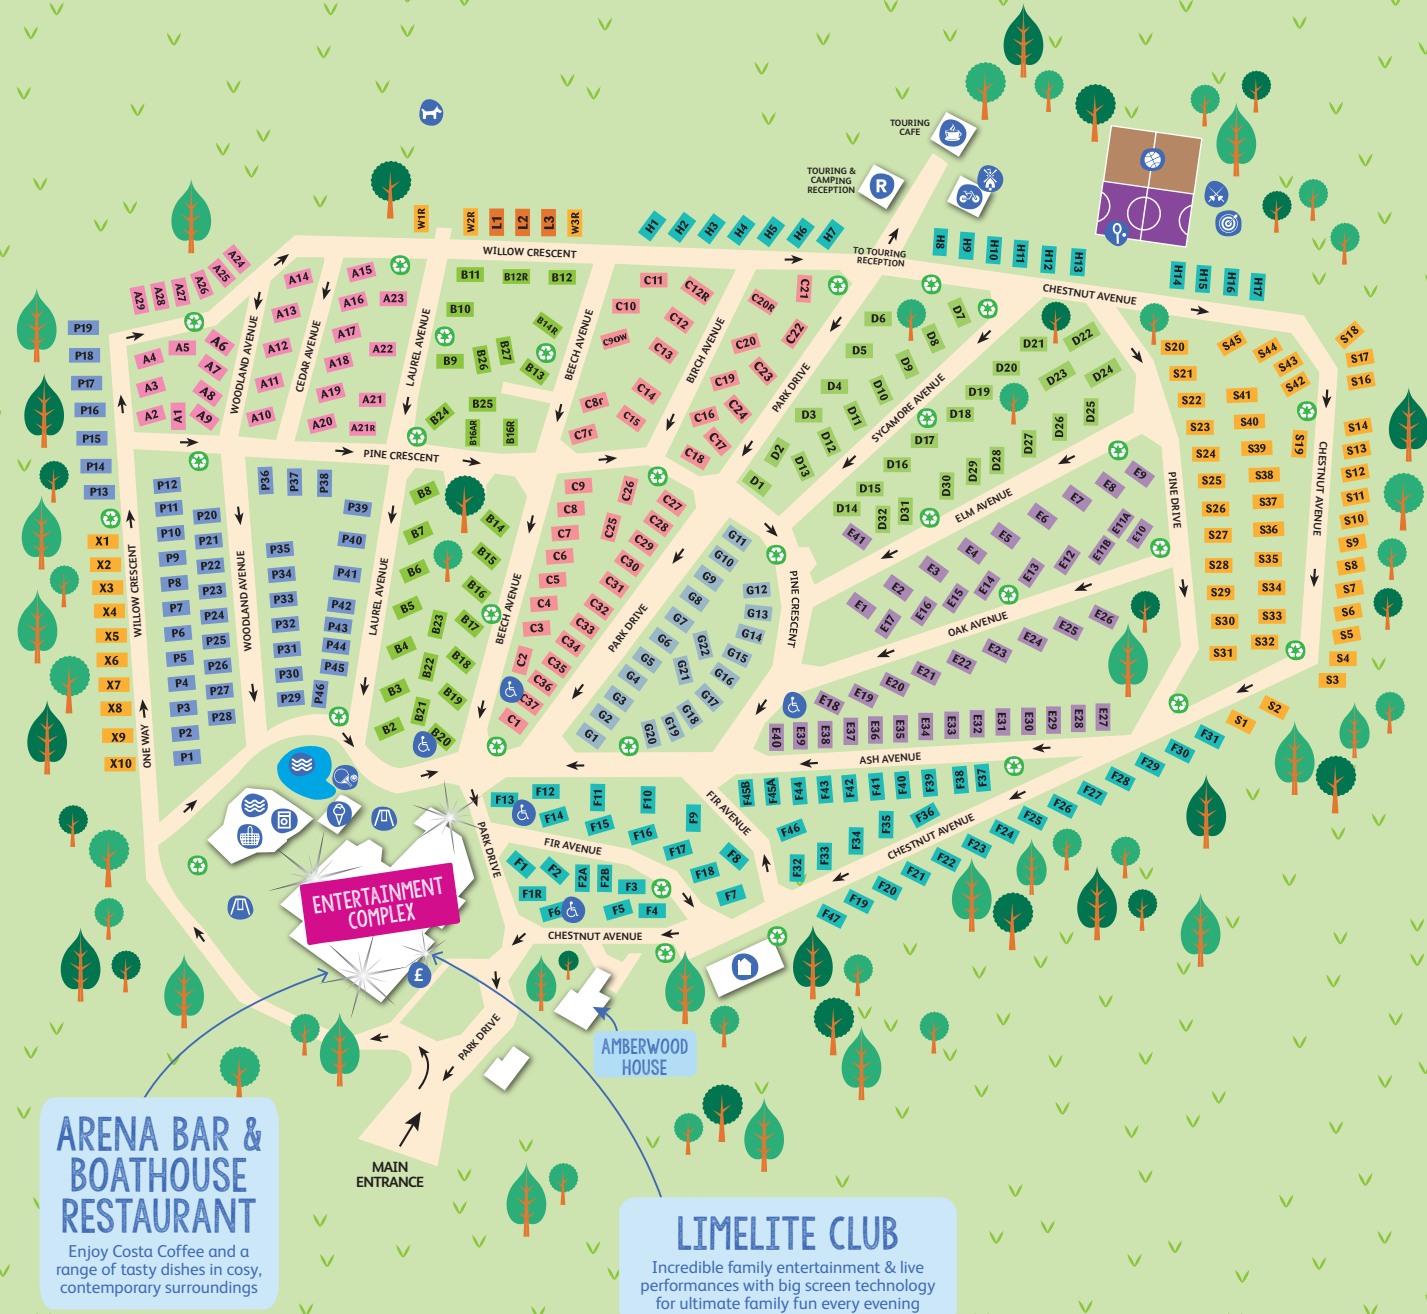

WELCOME TO SANDFORD HOLIDAY PARK

ENTERTAINMENT COMPLEX

GROUND FLOOR

FIRST FLOOR

- Reception
- Convenience store
- Arena Bar & Boathouse Restaurant
- Limelite Club
- Skylite Bar
- Fish 'n' Chip Shop
- Pool & darts
- Crazy Caves soft play
- Pick & Paint pottery painting
- Sand art
- Amusement arcade
- Ice cream parlour
- Pizza parlour
- Indoor & outdoor
- heated pools
- Tennis court
- Fencing court
- Archery
- Crazy golf
- Multi-sports court
- Cafe
- Outdoor table tennis
- Outdoor play area
- Patio
- Accessible caravans
- Laundrette
- Housekeeping
- Free WiFi
- Recycling/general waste point
- First aid
- Cash point
- Dog walking zone
- Toilet
- Caravan & Lodge Sales Enquiry Centre

PLEASE NOTE – Passes are required for admission to all facilities. Please carry your Entertainment Passes with you at all times.

* Equipment available from crazy golf ^ Equipment available from touring and camping reception
 ^Open in line with outdoor pool/July – September

ARENA BAR & BOATHOUSE RESTAURANT
 Enjoy Costa Coffee and a range of tasty dishes in cosy, contemporary surroundings

LIMELITE CLUB
 Incredible family entertainment & live performances with big screen technology for ultimate family fun every evening

10 Speed limit around the park is 10mph