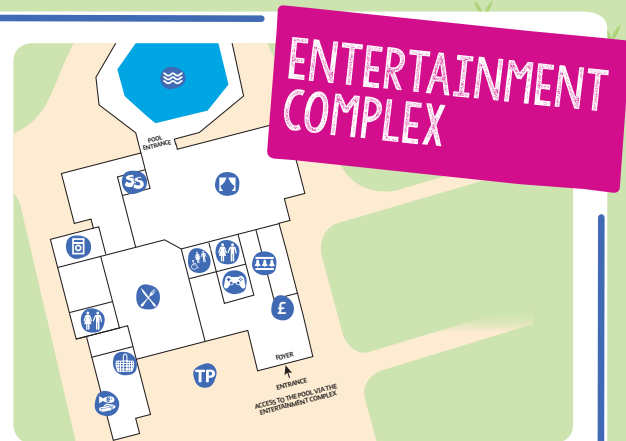

- Reception
- Caravan Sales Enquiry Centre
- Sales showground
- Park shop
- The Boathouse Bar & Restaurant
- Showbar
- Indoor swimming pool
- Multi-sport court
- Outdoor play area
- Sparky Store
- Amusements
- Adult gaming centre
- Launderette
- Cash machine
- Telephone
- Toilets
- Touring showers
- Toilets/disabled toilets
- Washing up
- Seasonal touring only
- Large pitches only
- Fish 'n' Chip Shop
- First aid point
- Adventure golf
- Toddler play area

ENTERTAINMENT COMPLEX

THE BOATHOUSE BAR & RESTAURANT
Snacks and drinks served all day

PARK SHOP

10 Speed limit around the park is 10mph